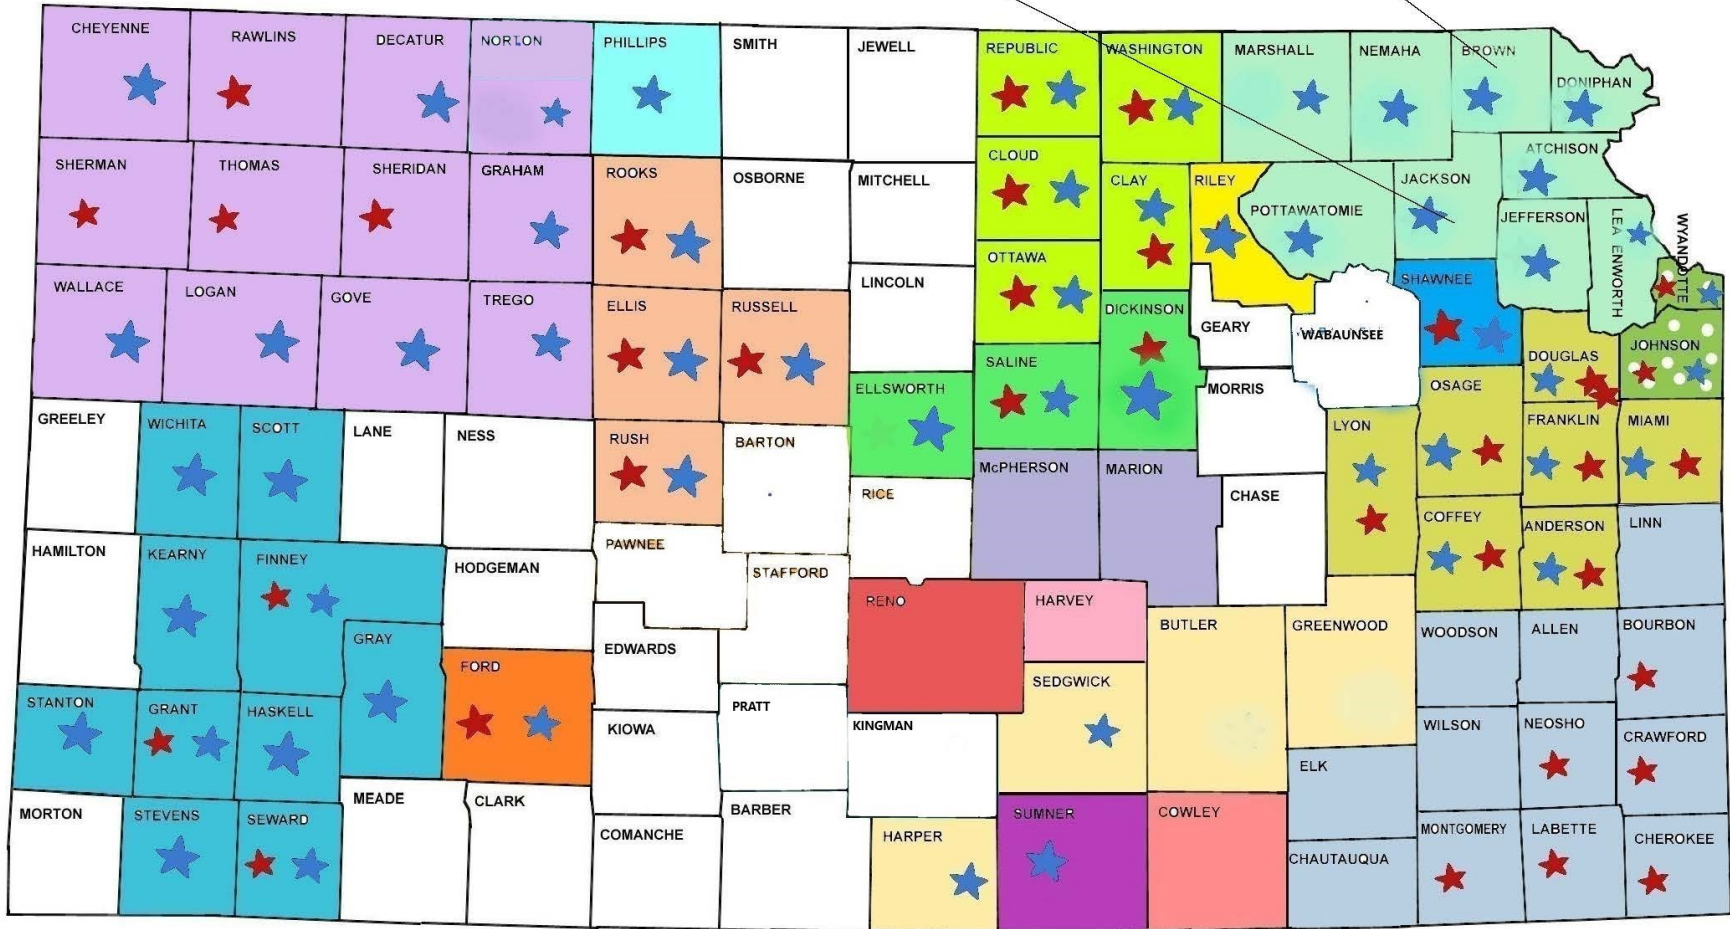

Mayetta, Prairie Band Potawatomie

Horton, Kickapoo

Federal Early Head Start

Kansas Early Head Start

Shaded Counties are Federal Head Start

Call outs: Tribal Federal Head Start

Programs, Counties, and Contact on Back. **Please note: Johnson and Wyandotte Counties are served by multiple programs**